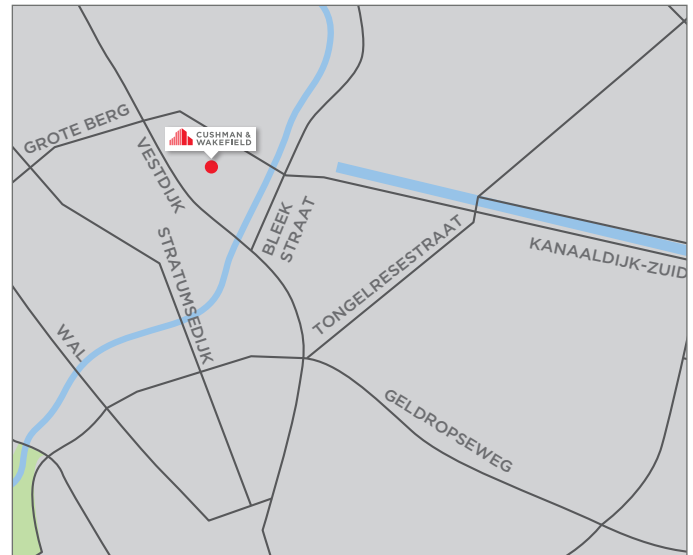

DIRECTIONS

Eindhoven office

By car

Navigation address: Kanaalstraat 10, Eindhoven

From north Eindhoven (A50 - A2 - A58)

From the north of Eindhoven, drive in the direction of the Central Station and pass under the railway line towards 18 Septemberplein. Follow the road as it bends round to the left to Stationsplein, and then continue straight on along Stationsweg. After 500 metres turn right, then follow the road round to the left into Parklaan and turn right into Nachtegaallaan. After 500 metres, at the traffic lights turn right into Kanaalstraat. You will see on your left the building of De Lage Landen (DLL). In the bend of the road, turn left into the car park. After the barrier, drive on to the office building to the rear where you will find the Genius building around the corner to the right.

From south Eindhoven (A2 - A67)

Driving towards the city centre along Vestdijk you will see the Genius building on your right. At the traffic lights, turn right and drive around the building of De Lage Landen (DLL). The entrance to the car park is to the rear of the building. After the barrier, drive on to the office building to the rear where you will find the Genius building around the corner to the right.

NB: If you arrive at the parking and it is stated that the lot is 'VOL', please press the info-/helpbutton and mention you are visiting Cushman&Wakefield.

By public transport

From Eindhoven Central Station

The Genius building is about a 7-minute walk from the Central Station. Leave the station via the exit to the city centre. Walk across Stationsplein and cross the street at the zebra crossing to continue walking along Stationsplein. After 100 metres, turn right into Dommelstraat and then immediately left at the crossroads with Vestdijk. The building (offices of De Lage Landen) is about 400 metres further, on the opposite side of the next crossroads (traffic lights). The entrance to the Genius building is to the rear of the second office wing on Vestdijk.