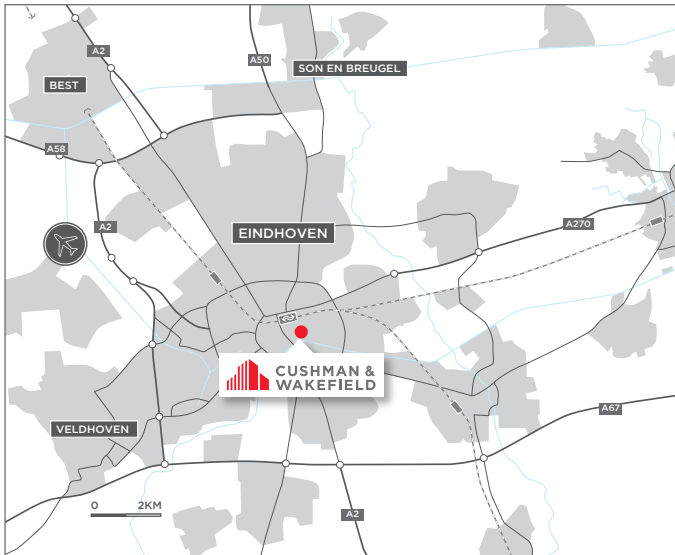

DIRECTIONS

Eindhoven office

By car

Navigation address: Kanaalstraat 10, Eindhoven

From north Eindhoven (A50 - A2 - A58)

From the north of Eindhoven, drive in the direction of the Central Station and pass under the railway line towards 18 Septemberplein. Follow the road as it bends round to the left to Stationsplein, and then continue straight on along Stationsweg. After 500 metres turn right, then follow the road round to the left into Parklaan and turn right into Nachtegaallaan. After 500 metres, at the traffic lights turn right into Kanaalstraat. You will see on your left the building of De Lage Landen (DLL). In the bend of the road, turn left into the car park. After the barrier, drive on to the office building to the rear where you will find the Genius building around the corner to the right.

From south Eindhoven (A2 - A67)

Driving towards the city centre along Vestdijk you will see the Genius building on your right. At the traffic lights, turn right and drive around the building of De Lage Landen (DLL). The entrance to the car park is to the rear of the building. After the barrier, drive on to the office building to the rear where you will find the Genius building around the corner to the right.

NB: If you arrive at the parking and it is stated that the lot is 'VOL', please press the info-/helpbutton and mention you are visiting Cushman&Wakefield.

By public transport

From Eindhoven Central Station

The Genius building is about a 7-minute walk from the Central Station. Leave the station via the exit to the city centre. Walk across Stationsplein and cross the street at the zebra crossing to continue walking along Stationsplein. After 100 metres, turn right into Dommelstraat and then immediately left at the crossroads with Vestdijk. The building (offices of De Lage Landen) is about 400 metres further, on the opposite side of the next crossroads (traffic lights). The entrance to the Genius building is to the rear of the second office wing on Vestdijk.