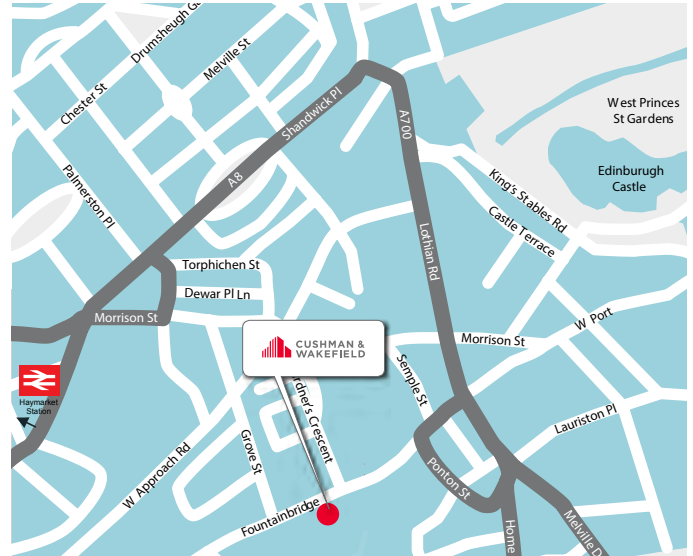

VISITOR MAP

Edinburgh Quay
133 Fountainbridge
Edinburgh, EH3 9QG

Nearest Train Stations

Haymarket Station

Haymarket Station is approximately 10 minutes walk away.

Waverley Station

Waverley Station is approximately 20 minutes walk away.

From Edinburgh International Airport

By Road

Edinburgh International Airport is approximately 30 minutes drive

By Taxi

20 minute taxi journey.

By Tram

Alight at Haymarket Station.

Parking

Parking is available at Edinburgh Quay Car park, accessed off Fountainbridge.

If you have any difficulties, please call our switchboard. Telephone +44 (0)20 3296 3000